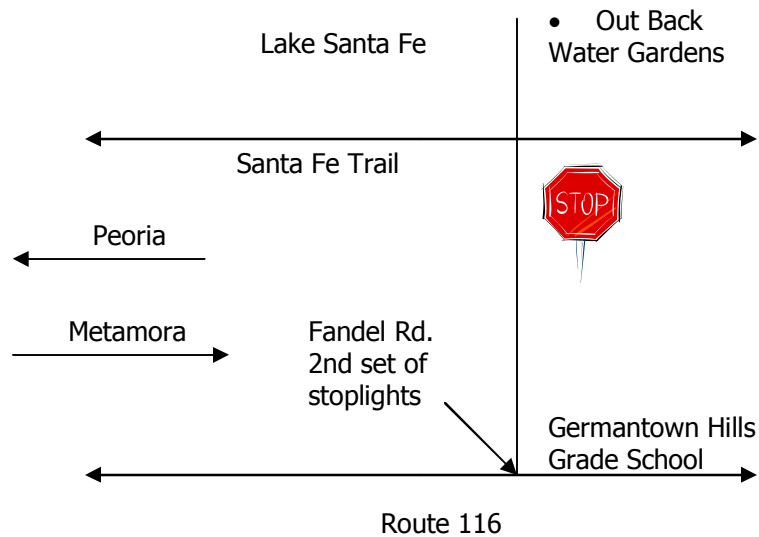

Hours

Monday - Friday   6:00 p.m. - dusk
Saturday   9:00 a.m. - 4:00 p.m.
Sunday and Holidays 12:30 p.m. - 6:30 p.m.

For other times, please call for an appointment.

To keep our costs down, we only accept cash
Or checks; no credit cards accepted.

Phone 309-383-2173
Fax 309-383-4960
E-mail Outback@mtco.com
On the web at:
www.outbackwatergardens.com