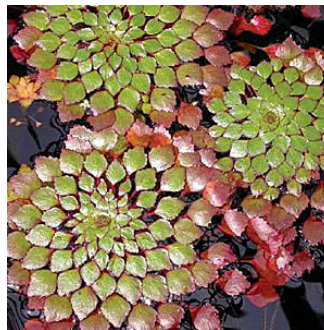

Water Plants, Tropical

Bog Lily, Red	Sm pot	$10.49
Calla Lily, Spotted Part to full shade	Lg pot	$ 9.99
	Sm pot	$ 7.99
Calla Lily, Black Velvet	Sm pot	$12.99
Echinodorus paleofolius Part sun	Lg pot	$16.99
	Sm pot	$12.49
Little Giant' Dwarf Giant Papyrus	Lg pot	$18.99
Mexican Butterfly Plant	Sm pot	$ 9.95
Parrot's Feather, Red Stemmed	Bunch	$ 4.25
	Sm pot	$ 9.99
Snowflake Full to part sun	Per piece	$ 3.00
	Sm pot	$ 9.99
Spider Lily Full to part sun	Lg pot	$12.49
	Sm pot	$ 9.49
Water Snowball Sun or shade	Lg pot	$ 8.99